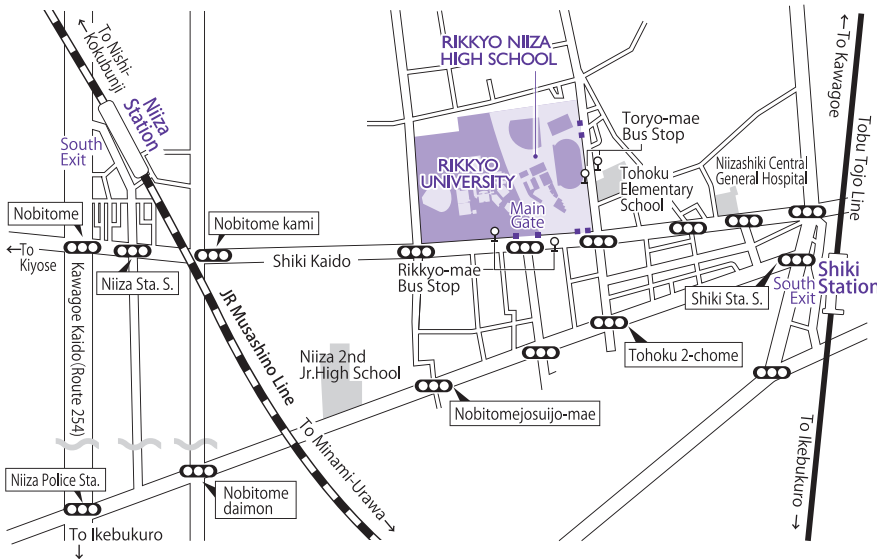

RIKKYO EDUCATIONAL CORPORATION

Access to Niiza

| | |
|--|--|
| <p>Niiza Station</p> <ul style="list-style-type: none"> ■ JR Musashino Line <South Exit> ⊙ 25 min. walk to the Main Gate ⊙ School Bus 10 min. (Free Bus service from 7:30 to 18:45) ※ ⊙ Seibu Bus 10 min. (Get off at "Rikkyo-mae") | <p>Shiki Station</p> <ul style="list-style-type: none"> ■ Toju Tojo Line (or Tokyo Metro Yurakucho Line/ Fukutoshin Line) <South Exit> ⊙ 15 min. walk to the Main Gate ⊙ School Bus 7 min. (Free Bus service from 10:10 to 18:30) ※ ⊙ Seibu Bus 10 min. (Get off at "Rikkyo-mae") |
|--|--|

※Please check the RIKKYO website for School Bus service information.

RIKKYO UNIVERSITY (Niiza Campus) 1-2-26, Kitano, Niiza-shi, Saitama 352-8558
RIKKYO NIIZA HIGH SCHOOL 1-2-25, Kitano, Niiza-shi, Saitama 352-8523