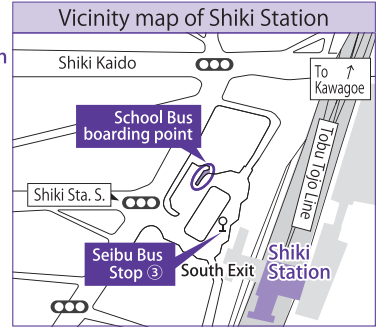

RIKKYO EDUCATIONAL CORPORATION

Access to Niiza

| | |
|--|--|
| <p>Niiza Station</p> <ul style="list-style-type: none"> ■ JR Musashino Line <South Exit> ⊙ 25 min. walk to the Main Gate ⊙ School Bus 10 min. (Free Bus service from 7:30 to 18:45) ※ ⊙ Seibu Bus 10 min. (Get off at "Rikkyo-mae") | <p>Shiki Station</p> <ul style="list-style-type: none"> ■ Toju Tojo Line (or Tokyo Metro Yurakucho Line/ Fukutoshin Line) <South Exit> ⊙ 15 min. walk to the Main Gate ⊙ School Bus 7 min. (Free Bus service from 10:10 to 18:30) ※ ⊙ Seibu Bus 10 min. (Get off at "Rikkyo-mae") |
|--|--|

※Please check the RIKKYO website for School Bus service information.

RIKKYO UNIVERSITY (Niiza Campus) 1-2-26, Kitano, Niiza-shi, Saitama 352-8558
RIKKYO NIIZA HIGH SCHOOL 1-2-25, Kitano, Niiza-shi, Saitama 352-8523