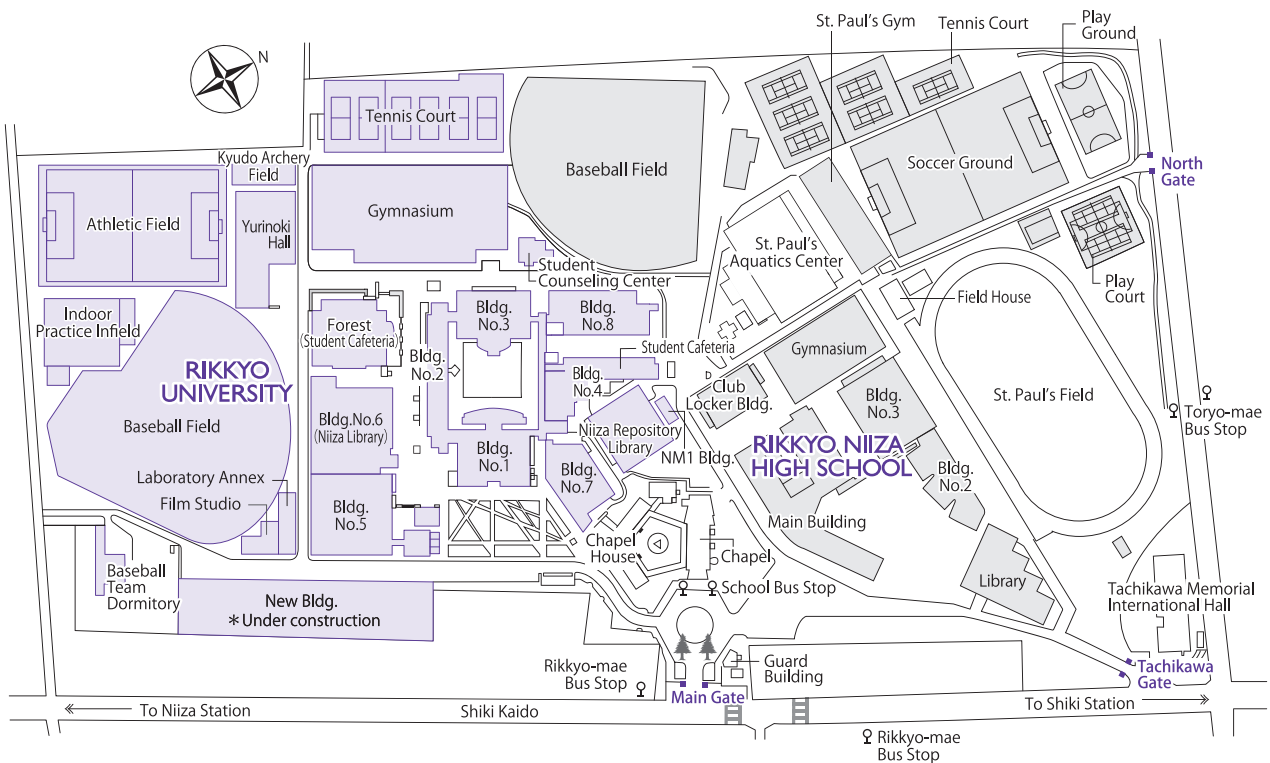

RIKKYO EDUCATIONAL CORPORATION

Access to Niiza

| | |
|--|--|
| <p>Niiza Station</p> <ul style="list-style-type: none"> ■ JR Musashino Line <South Exit> ⊙ 25 min. walk to the Main Gate ⊙ School Bus 10 min. (Free Bus service from 7:30 to 18:45) ※ ⊙ Seibu Bus 10 min. (Get off at "Rikkyo-mae") | <p>Shiki Station</p> <ul style="list-style-type: none"> ■ Toju Tojo Line (or Tokyo Metro Yurakucho Line/ Fukutoshin Line) <South Exit> ⊙ 15 min. walk to the Main Gate ⊙ School Bus 7 min. (Free Bus service from 10:10 to 18:30) ※ ⊙ Seibu Bus 10 min. (Get off at "Rikkyo-mae") |
|--|--|

※Please check the RIKKYO website for School Bus service information.

RIKKYO UNIVERSITY (Niiza Campus) 1-2-26, Kitano, Niiza-shi, Saitama 352-8558
RIKKYO NIIZA HIGH SCHOOL 1-2-25, Kitano, Niiza-shi, Saitama 352-8523

2024.4

RIKKYO EDUCATIONAL CORPORATION

Niiza Campus Map

2024.4