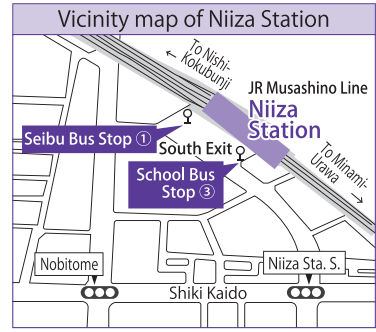

RIKKYO EDUCATIONAL CORPORATION

Access to Niiza

| | |
|--|--|
| <p>Niiza Station</p> <ul style="list-style-type: none"> ■ JR Musashino Line <South Exit> ⊙ 25 min. walk to the Main Gate ⊙ School Bus 10 min. (Free Bus service from 7:30 to 18:45) ※ ⊙ Seibu Bus 10 min. (Get off at "Rikkyo-mae") | <p>Shiki Station</p> <ul style="list-style-type: none"> ■ Toju Tojo Line (or Tokyo Metro Yurakucho Line/ Fukutoshin Line) <South Exit> ⊙ 15 min. walk to the Main Gate ⊙ School Bus 7 min. (Free Bus service from 10:10 to 18:30) ※ ⊙ Seibu Bus 10 min. (Get off at "Rikkyo-mae") |
|--|--|

※Please check the RIKKYO website for School Bus service information.

RIKKYO UNIVERSITY (Niiza Campus) 1-2-26, Kitano, Niiza-shi, Saitama 352-8558
RIKKYO NIIZA HIGH SCHOOL 1-2-25, Kitano, Niiza-shi, Saitama 352-8523