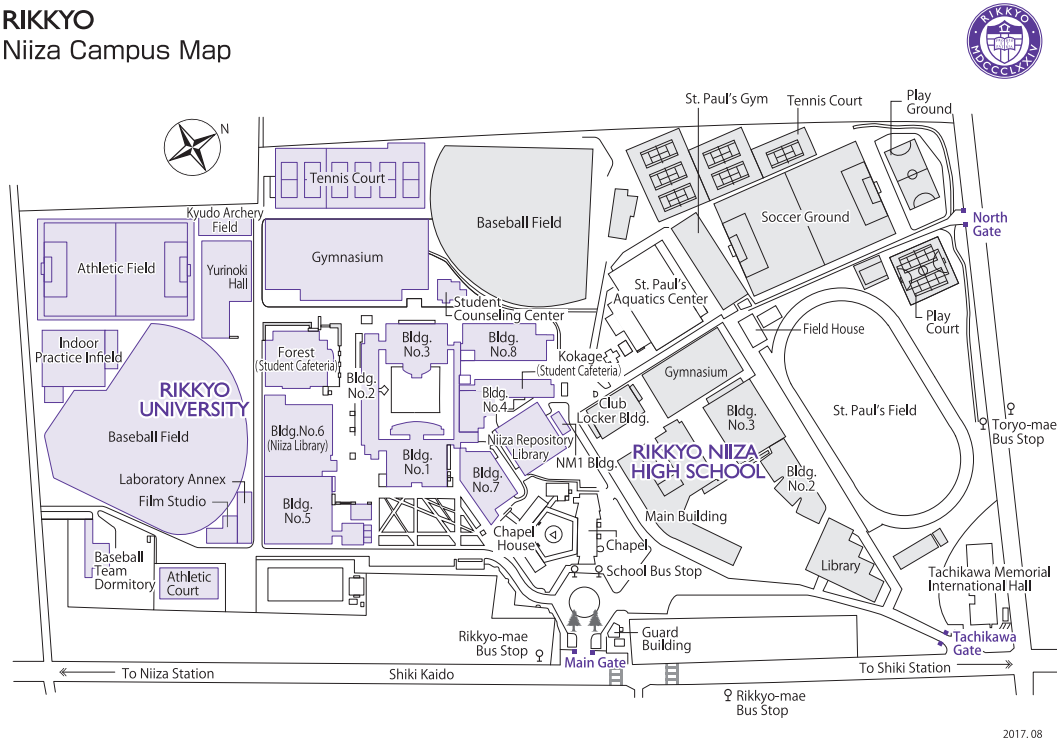

## RIKKYO Access to Niiza

RIKKYO UNIVERSITY (Niiza Campus) 1-2-26, Kitano, Niiza-shi, Saitama 352-8558  
 RIKKYO NIIZA HIGH SCHOOL 1-2-25, Kitano, Niiza-shi, Saitama 352-8523  
 2017.08

## RIKKYO Niiza Campus Map

2017.08