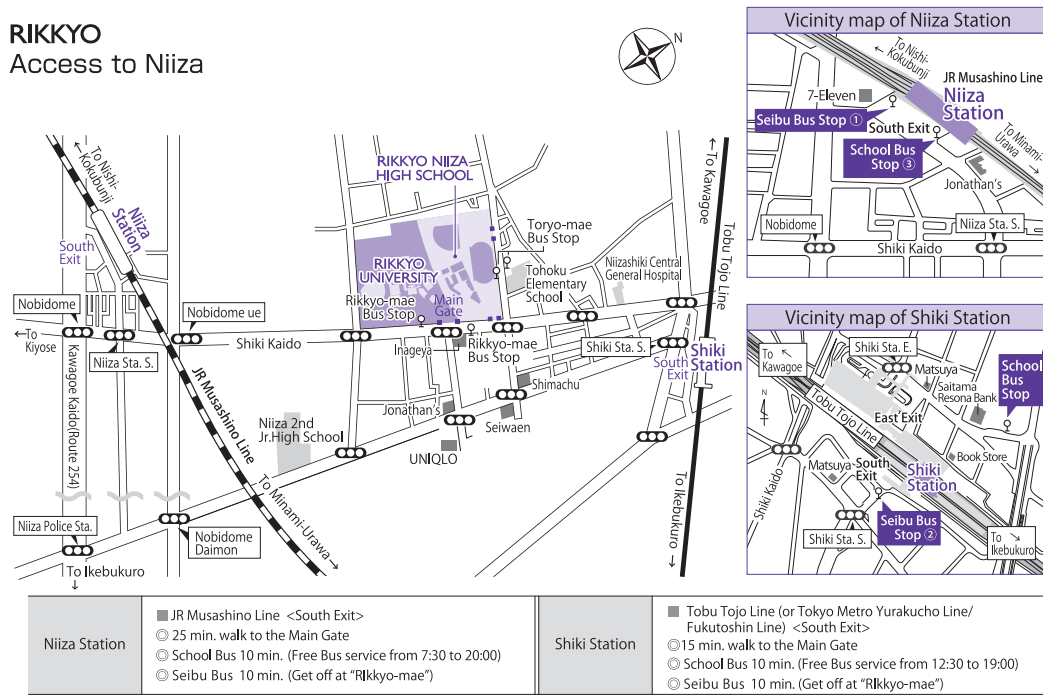

## RIKKYO Access to Niiza

RIKKYO UNIVERSITY (Niiza Campus) 1-2-26, Kitano, Niiza-shi, Saitama 352-8558  
 RIKKYO NIIZA HIGH SCHOOL 1-2-25, Kitano, Niiza-shi, Saitama 352-8523  
 2017.08

## RIKKYO Niiza Campus Map

2017.08